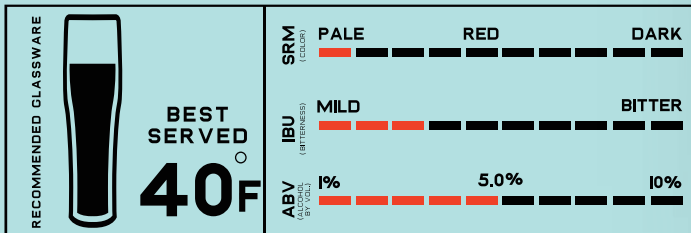

**SUSHI ROLL SAKE  
SUSHI PLS**

**SUSHI INSPIRED PILSNER**

BREWED WITH CUCUMBER, WASABI AND GINGER WITH NATURAL FLAVORS ADDED

THIS SURPRISING TWIST TO A TRADITIONAL CZECH STYLE PILSNER EMBODIES THE ESSENCE OF ONE OF JAPANS MOST ICONIC FOODS. THIS CRISP PILSNER IS BREWED WITH FRESH CUCUMBER, GINGER, AND A HINT OF WASABI FOR A WELL BALANCED KICK OF HEAT. PAIR THIS BEER WITH SOME DELICIOUS SEAFOOD, SUSHI OR A SHOT OF SAKE FOR A SUSHI ROLL SAKE BOMB...KAMPAI!

**ABV:** 5.0%

**RECOMMENDED PAIRINGS:** SUSHI, SEAFOOD SALAD OR MISO SOUP

**PACKAGING:** AVAILABLE IN 1/6BBL AND 4/6 PACKS OF CANS